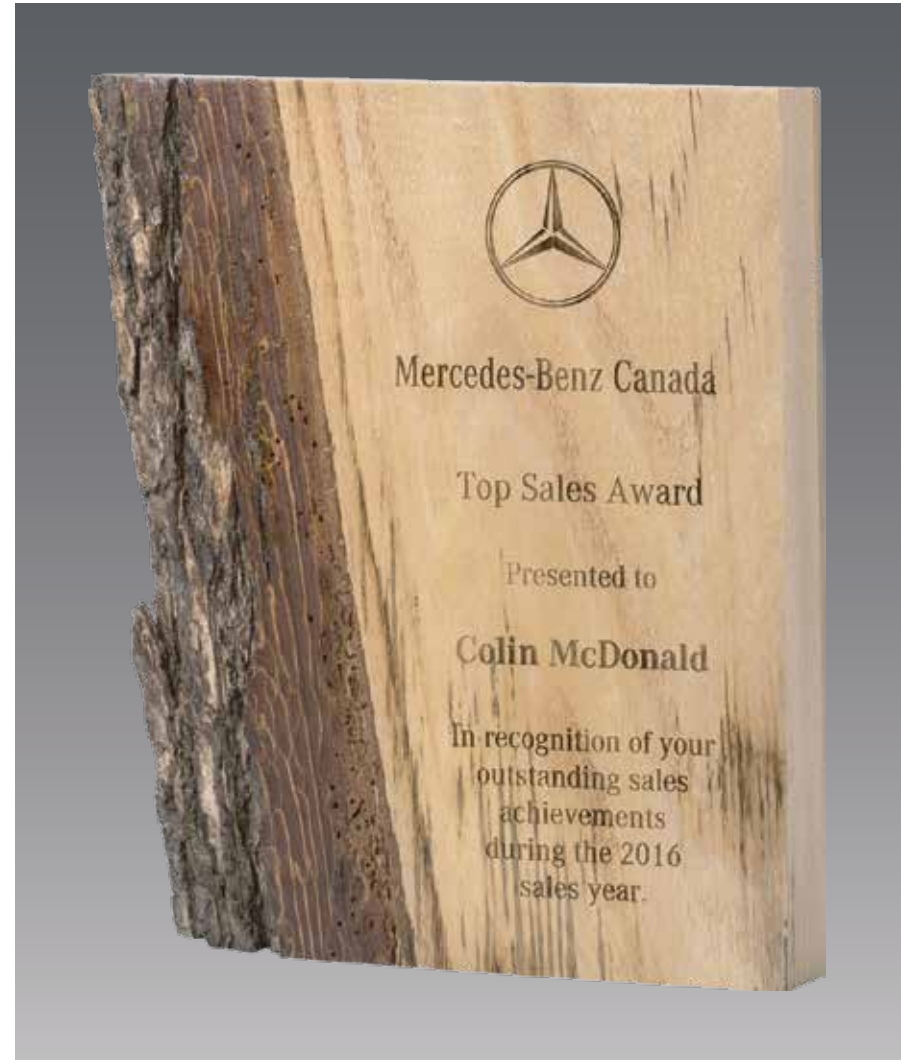

LIVE EDGE AWARDS

Simple and pure, our Live Edge awards are handcrafted from a single reclaimed material: salvaged windfallen trees. Each piece is carefully aged to ensure a live edge that expresses the organic beauty of the wood. These Live Edge awards are personalized by laser and finished with a clear lacquer.

Due to the nature of salvaged wood, no two pieces are identical and size will fluctuate slightly. We have therefore created two options that cover a range of popular sizes. If ordered in multiples, we will endeavour to match the sizes as closely as possible.

LE

CEDAR

CODE	SIZE
LE6879	6"x8" - 7"x 9"
LE810912	8"x10" - 9"x12"