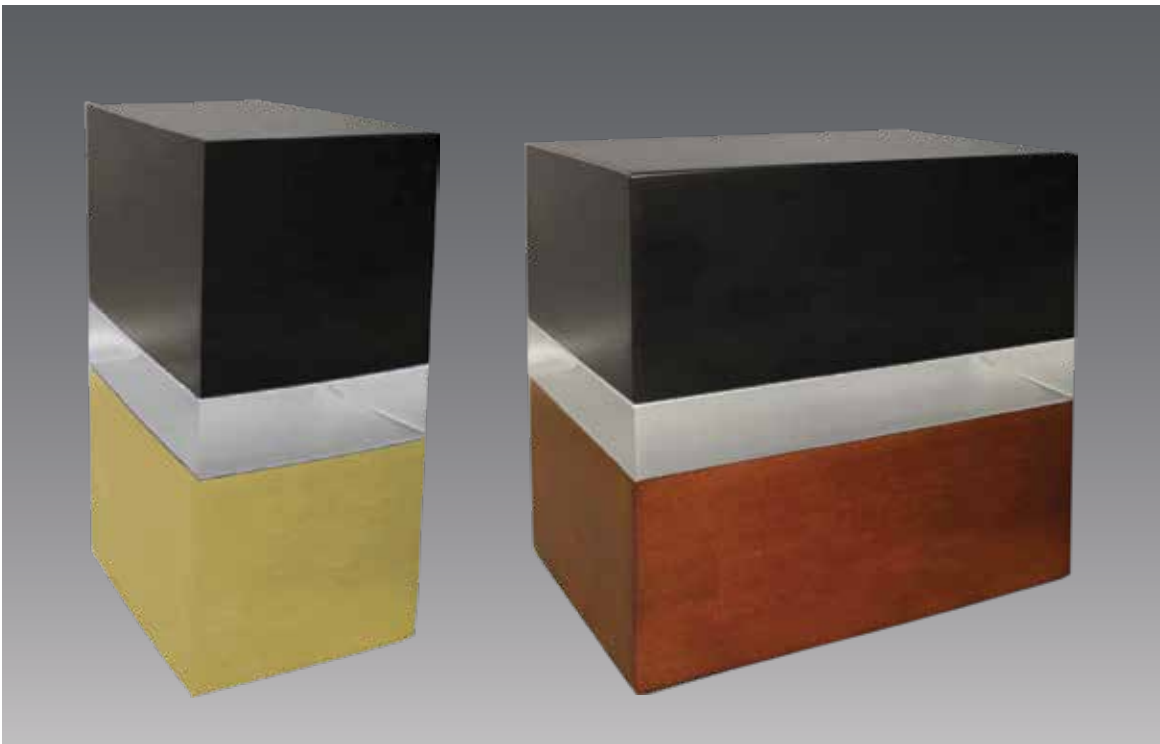

## BLOCK AWARDS

A simple, beautiful block award, handcrafted from Pine or Cedar. These awards are rustic yet contemporary, and are available blank or with custom decoration on up to six sides.

| PINE   |              | CEDAR  |              |
|--------|--------------|--------|--------------|
| CODE   | SIZE         | CODE   | SIZE         |
| PBA48  | 4"x8"x1.75"  | CBA48  | 4"x8"x1.75"  |
| PBA510 | 5"x10"x1.75" | CBA510 | 5"x10"x1.75" |